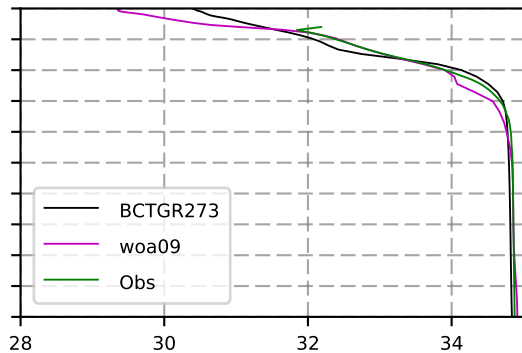

2012 mean temperature
@ moor Arctic B box

2012 mean Salinity
@ moor Arctic B box

@ moor EUR box

@ moor EUR box