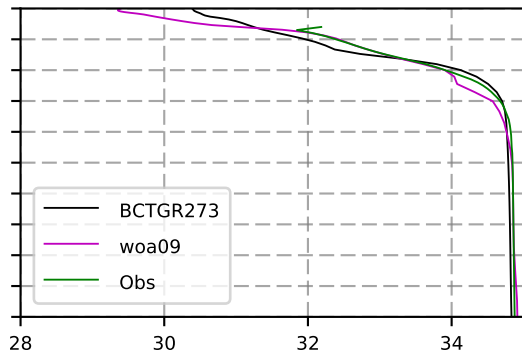

2014 mean temperature
@ moor Arctic B box

2014 mean Salinity
@ moor Arctic B box

@ moor EUR box

@ moor EUR box