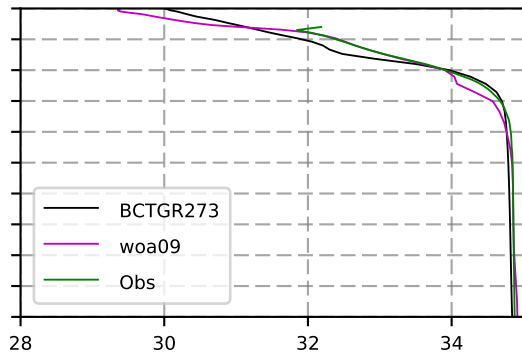

2015 mean temperature
@ moor Arctic B box

2015 mean Salinity
@ moor Arctic B box

@ moor EUR box

@ moor EUR box