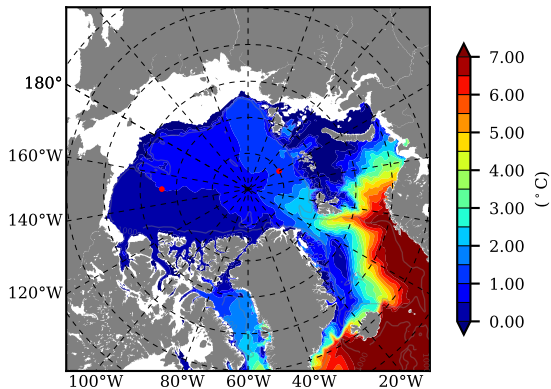

BCTICETWIN AW Max Temp over
1990

AW Max Temp from
PHC 3.0

BCTICETWIN AW Max Temp depth

AW Max Temp depth from
PHC 3.0