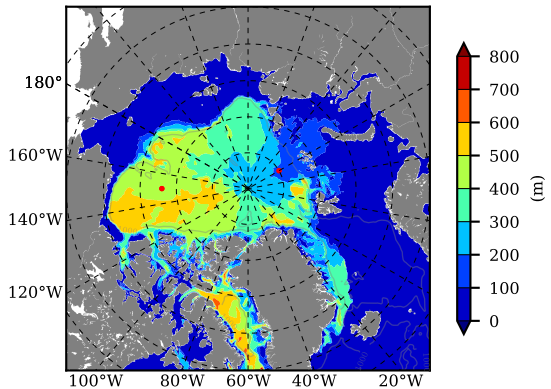

BCTICETWIN AW Max Temp over
1990

AW Max Temp from
PHC 3.0

BCTICETWIN AW Max Temp depth

AW Max Temp depth from
PHC 3.0