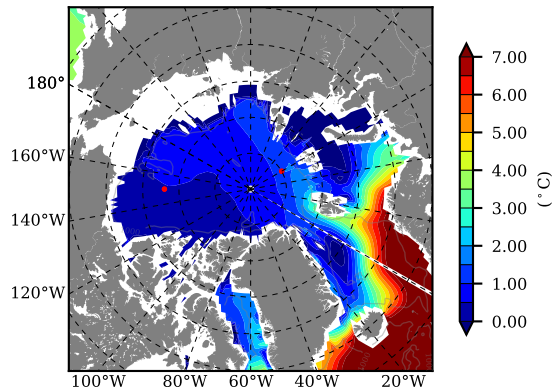

BCTICETWIN AW Max Temp over
1990

AW Max Temp from
PHC 3.0

BCTICETWIN AW Max Temp depth

AW Max Temp depth from
PHC 3.0