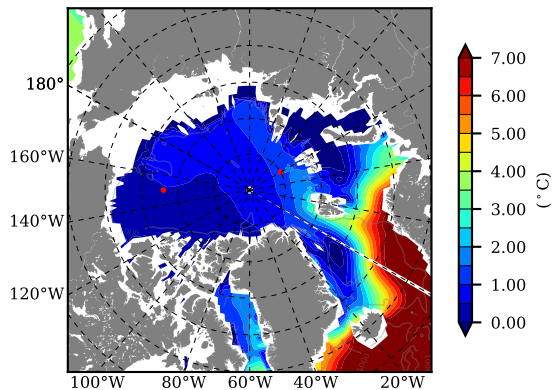

BCTICETWIN AW Max Temp over 1991

AW Max Temp from PHC 3.0

BCTICETWIN AW Max Temp depth

AW Max Temp depth from PHC 3.0