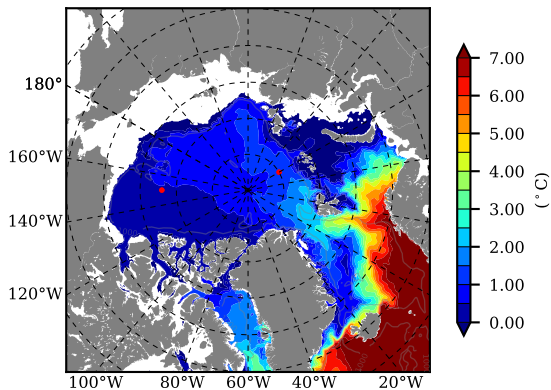

BCTICETWIN AW Max Temp over 1991

AW Max Temp from PHC 3.0

BCTICETWIN AW Max Temp depth

AW Max Temp depth from PHC 3.0