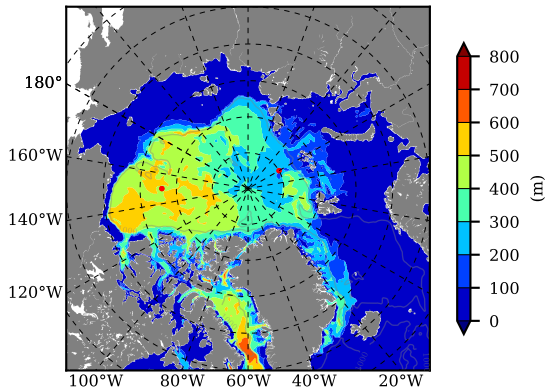

BCTICETWIN AW Max Temp over 1991

AW Max Temp from PHC 3.0

BCTICETWIN AW Max Temp depth

AW Max Temp depth from PHC 3.0