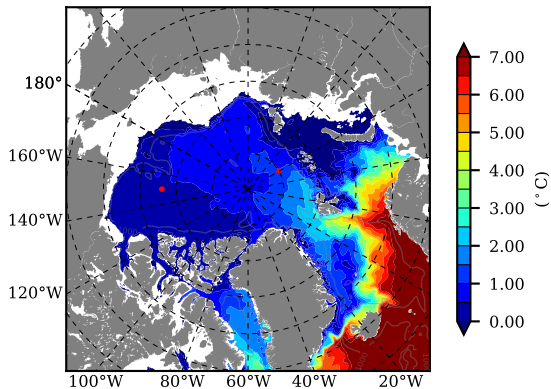

BCTICETWIN AW Max Temp over 1992

AW Max Temp from PHC 3.0

BCTICETWIN AW Max Temp depth

AW Max Temp depth from PHC 3.0