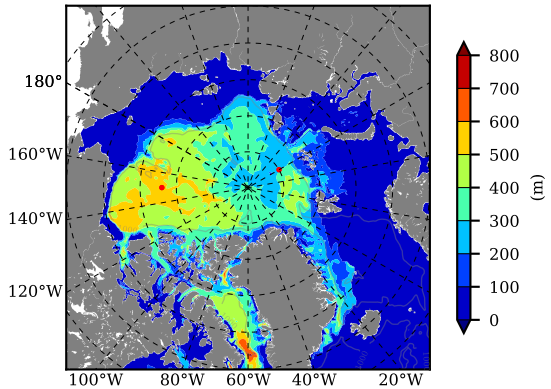

BCTICETWIN AW Max Temp over 1992

AW Max Temp from PHC 3.0

BCTICETWIN AW Max Temp depth

AW Max Temp depth from PHC 3.0