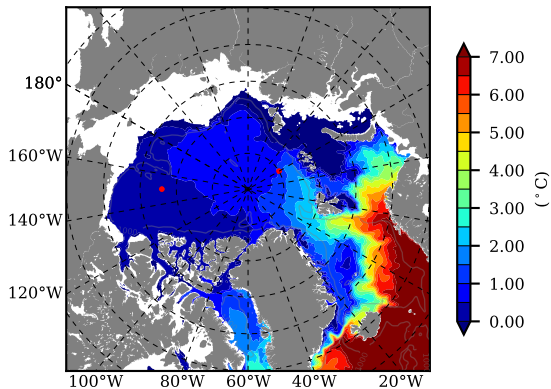

BCTICETWIN AW Max Temp over 1993

AW Max Temp from PHC 3.0

BCTICETWIN AW Max Temp depth

AW Max Temp depth from PHC 3.0