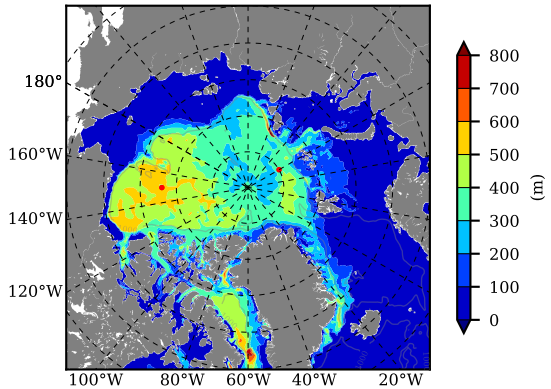

BCTICETWIN AW Max Temp over 1993

AW Max Temp from PHC 3.0

BCTICETWIN AW Max Temp depth

AW Max Temp depth from PHC 3.0