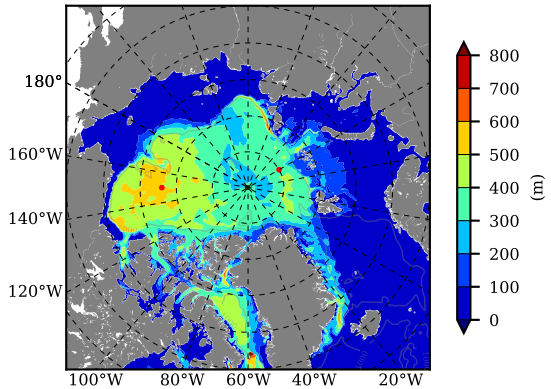

BCTICETWIN AW Max Temp over 1994

AW Max Temp from PHC 3.0

BCTICETWIN AW Max Temp depth

AW Max Temp depth from PHC 3.0