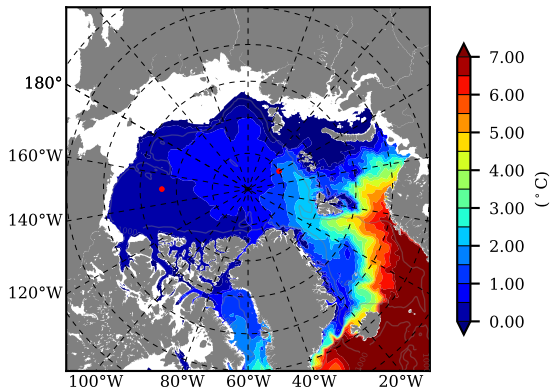

BCTICETWIN AW Max Temp over 1994

AW Max Temp from PHC 3.0

BCTICETWIN AW Max Temp depth

AW Max Temp depth from PHC 3.0