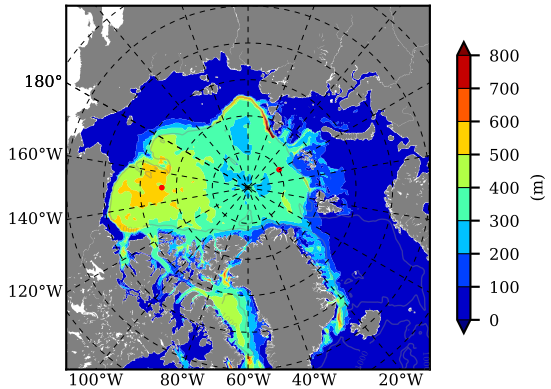

BCTICETWIN AW Max Temp over 1995

AW Max Temp from PHC 3.0

BCTICETWIN AW Max Temp depth

AW Max Temp depth from PHC 3.0