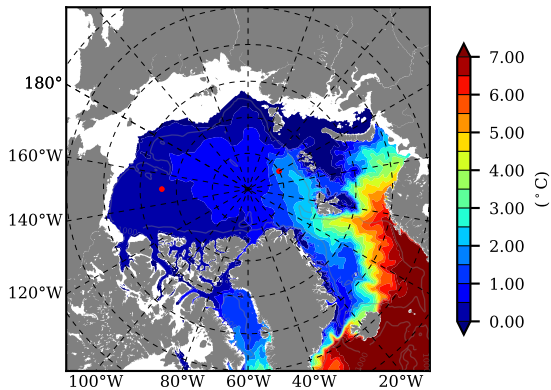

BCTICETWIN AW Max Temp over 1995

AW Max Temp from PHC 3.0

BCTICETWIN AW Max Temp depth

AW Max Temp depth from PHC 3.0