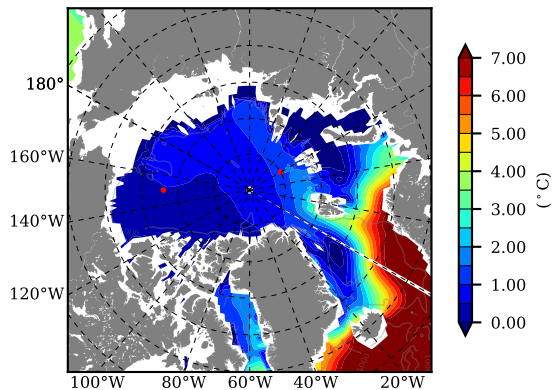

BCTICETWIN AW Max Temp over  
1996

AW Max Temp from  
PHC 3.0

BCTICETWIN AW Max Temp depth

AW Max Temp depth from  
PHC 3.0