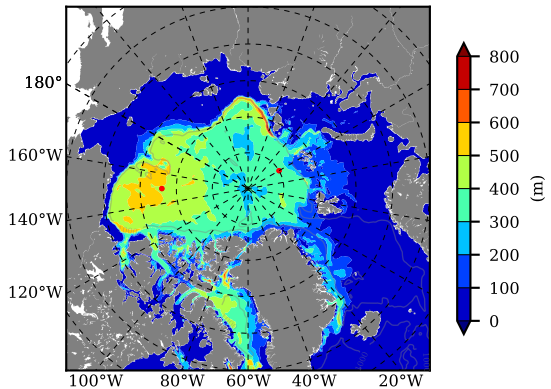

BCTICETWIN AW Max Temp over  
1996

AW Max Temp from  
PHC 3.0

BCTICETWIN AW Max Temp depth

AW Max Temp depth from  
PHC 3.0