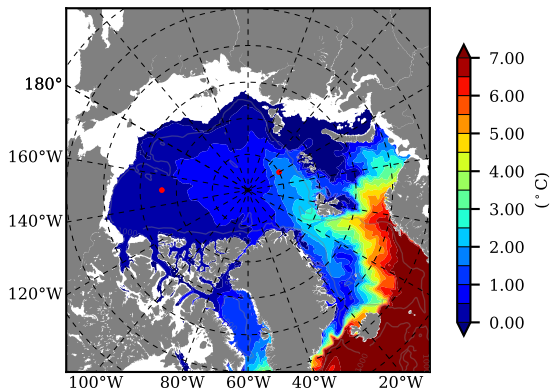

BCTICETWIN AW Max Temp over  
1996

AW Max Temp from  
PHC 3.0

BCTICETWIN AW Max Temp depth

AW Max Temp depth from  
PHC 3.0