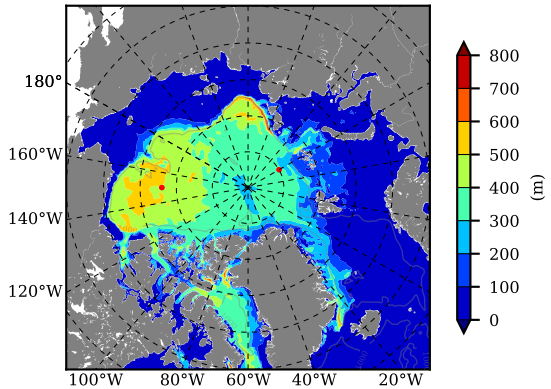

BCTICETWIN AW Max Temp over 1997

AW Max Temp from PHC 3.0

BCTICETWIN AW Max Temp depth

AW Max Temp depth from PHC 3.0