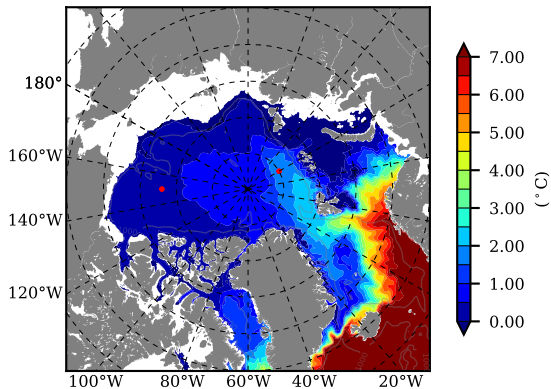

BCTICETWIN AW Max Temp over 1997

AW Max Temp from PHC 3.0

BCTICETWIN AW Max Temp depth

AW Max Temp depth from PHC 3.0