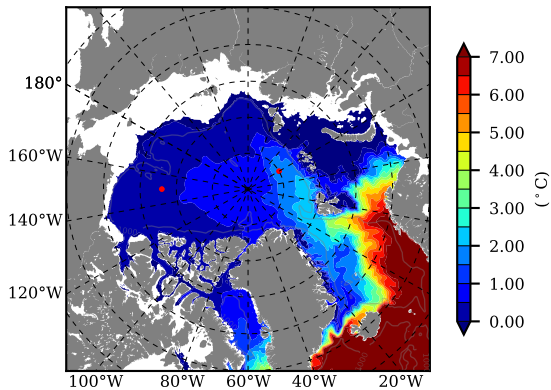

BCTICETWIN AW Max Temp over 1998

AW Max Temp from PHC 3.0

BCTICETWIN AW Max Temp depth

AW Max Temp depth from PHC 3.0