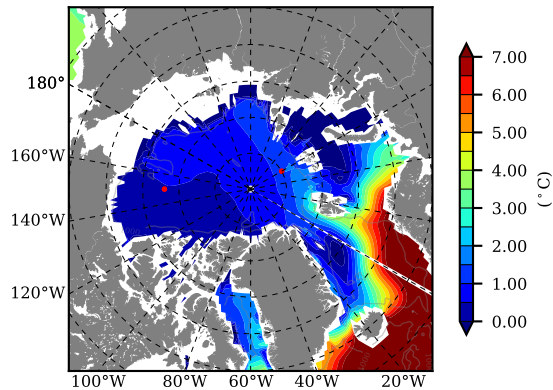

BCTICETWIN AW Max Temp over 1998

AW Max Temp from PHC 3.0

BCTICETWIN AW Max Temp depth

AW Max Temp depth from PHC 3.0