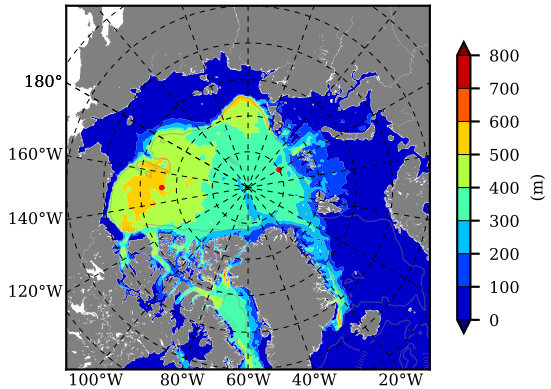

BCTICETWIN AW Max Temp over 1998

AW Max Temp from PHC 3.0

BCTICETWIN AW Max Temp depth

AW Max Temp depth from PHC 3.0