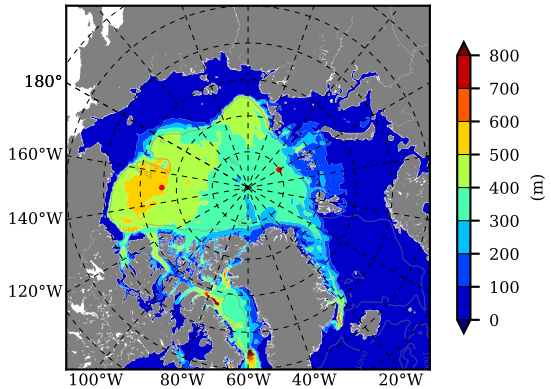

BCTICETWIN AW Max Temp over
1999

AW Max Temp from
PHC 3.0

BCTICETWIN AW Max Temp depth

AW Max Temp depth from
PHC 3.0