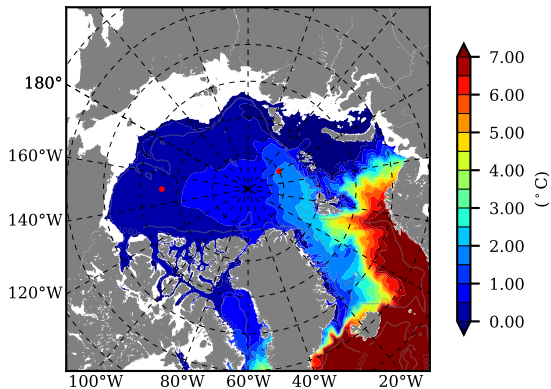

BCTICETWIN AW Max Temp over
1999

AW Max Temp from
PHC 3.0

BCTICETWIN AW Max Temp depth

AW Max Temp depth from
PHC 3.0