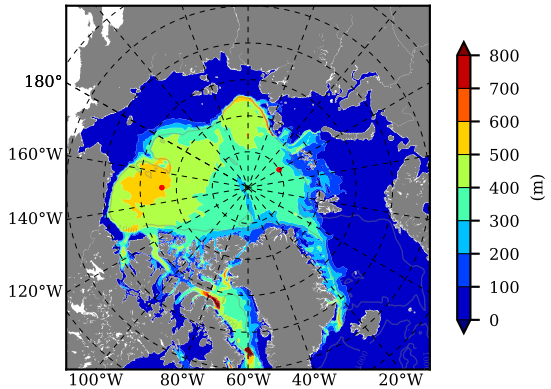

BCTICETWIN AW Max Temp over 2000

AW Max Temp from PHC 3.0

BCTICETWIN AW Max Temp depth

AW Max Temp depth from PHC 3.0