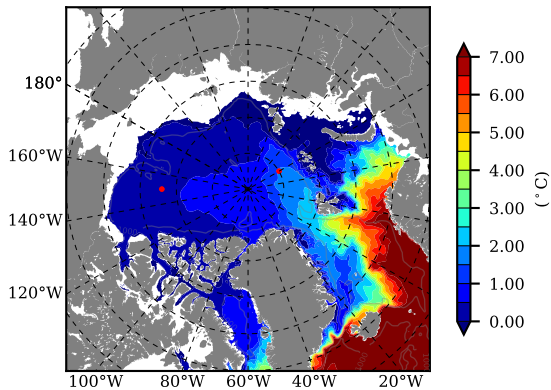

BCTICETWIN AW Max Temp over 2000

AW Max Temp from PHC 3.0

BCTICETWIN AW Max Temp depth

AW Max Temp depth from PHC 3.0