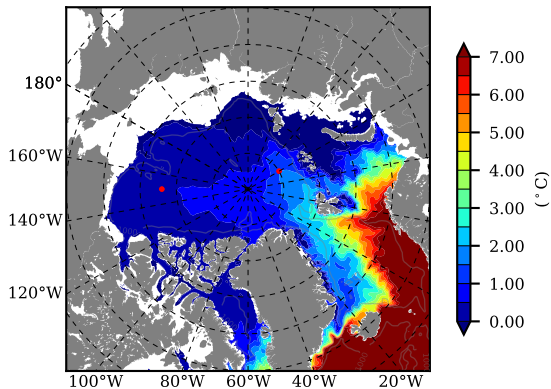

BCTICETWIN AW Max Temp over 2002

AW Max Temp from PHC 3.0

BCTICETWIN AW Max Temp depth

AW Max Temp depth from PHC 3.0