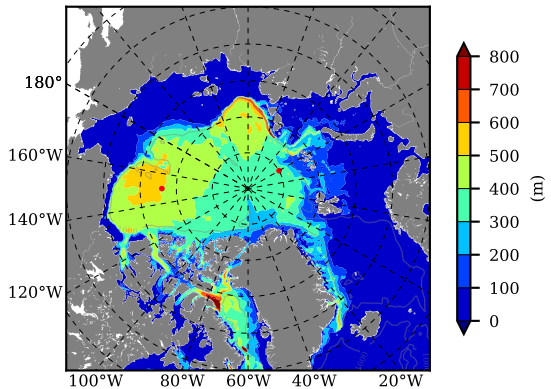

BCTICETWIN AW Max Temp over 2002

AW Max Temp from PHC 3.0

BCTICETWIN AW Max Temp depth

AW Max Temp depth from PHC 3.0