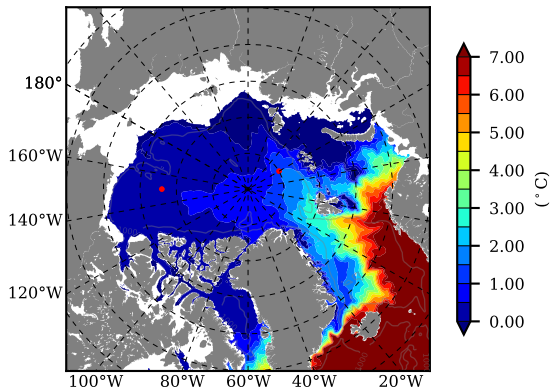

BCTICETWIN AW Max Temp over
2003

AW Max Temp from
PHC 3.0

BCTICETWIN AW Max Temp depth

AW Max Temp depth from
PHC 3.0