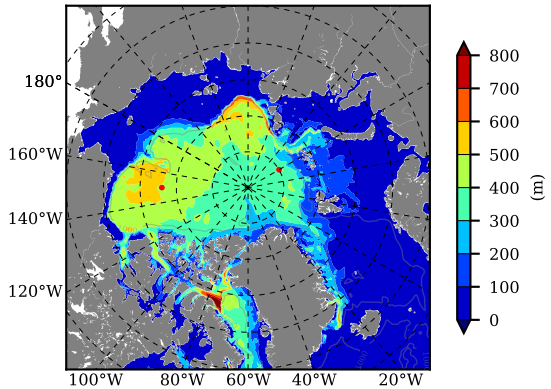

BCTICETWIN AW Max Temp over
2003

AW Max Temp from
PHC 3.0

BCTICETWIN AW Max Temp depth

AW Max Temp depth from
PHC 3.0