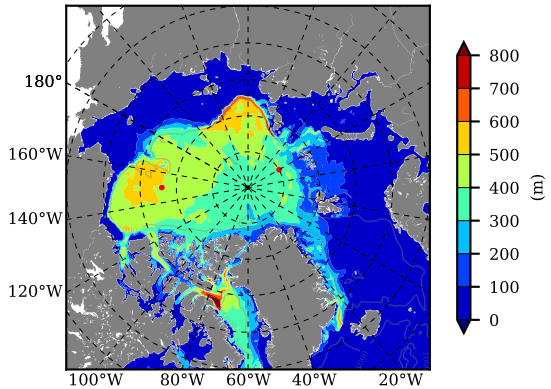

BCTICETWIN AW Max Temp over 2004

AW Max Temp from PHC 3.0

BCTICETWIN AW Max Temp depth

AW Max Temp depth from PHC 3.0