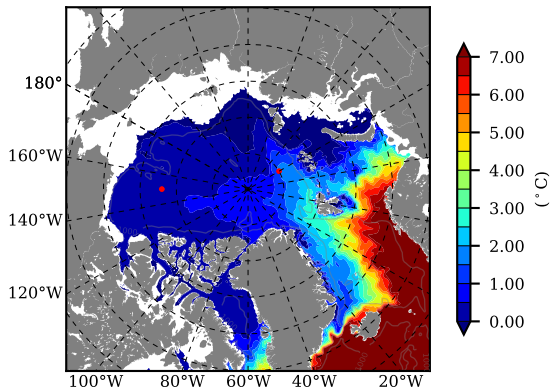

BCTICETWIN AW Max Temp over 2004

AW Max Temp from PHC 3.0

BCTICETWIN AW Max Temp depth

AW Max Temp depth from PHC 3.0