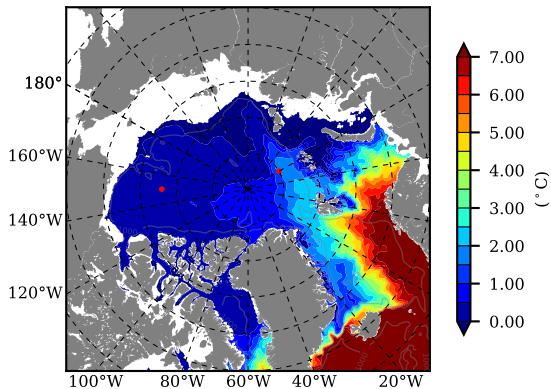

BCTICETWIN AW Max Temp over
2005

AW Max Temp from
PHC 3.0

BCTICETWIN AW Max Temp depth

AW Max Temp depth from
PHC 3.0