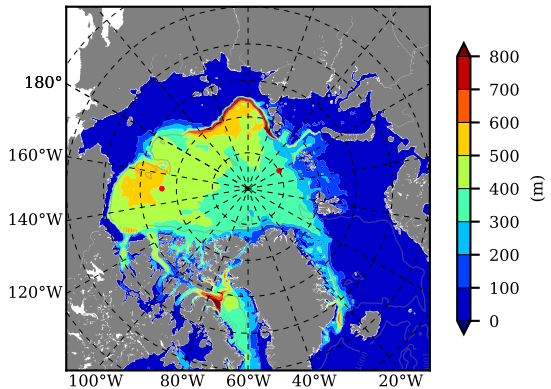

BCTICETWIN AW Max Temp over
2005

AW Max Temp from
PHC 3.0

BCTICETWIN AW Max Temp depth

AW Max Temp depth from
PHC 3.0