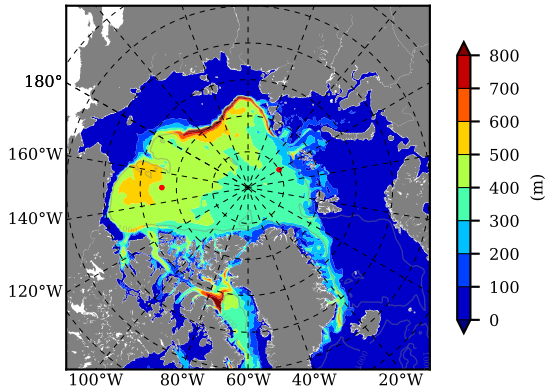

BCTICETWIN AW Max Temp over
2006

AW Max Temp from
PHC 3.0

BCTICETWIN AW Max Temp depth

AW Max Temp depth from
PHC 3.0