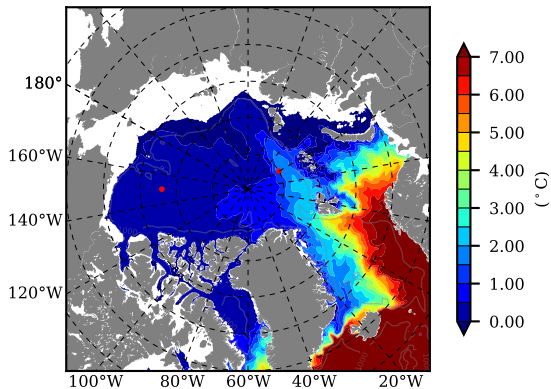

BCTICETWIN AW Max Temp over
2006

AW Max Temp from
PHC 3.0

BCTICETWIN AW Max Temp depth

AW Max Temp depth from
PHC 3.0