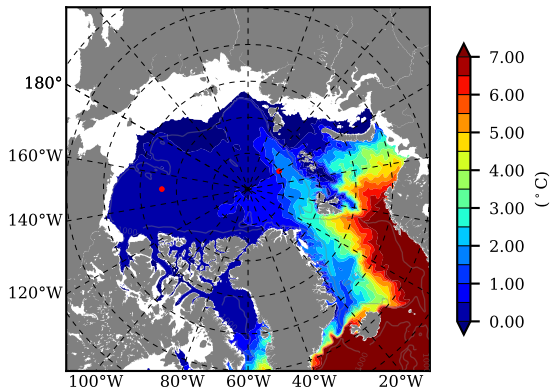

BCTICETWIN AW Max Temp over
2007

AW Max Temp from
PHC 3.0

BCTICETWIN AW Max Temp depth

AW Max Temp depth from
PHC 3.0