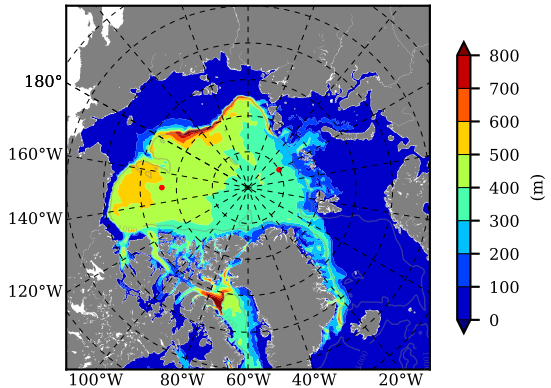

BCTICETWIN AW Max Temp over
2007

AW Max Temp from
PHC 3.0

BCTICETWIN AW Max Temp depth

AW Max Temp depth from
PHC 3.0