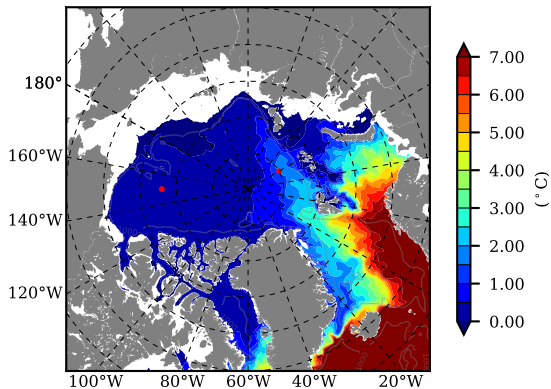

BCTICETWIN AW Max Temp over
2008

AW Max Temp from
PHC 3.0

BCTICETWIN AW Max Temp depth

AW Max Temp depth from
PHC 3.0