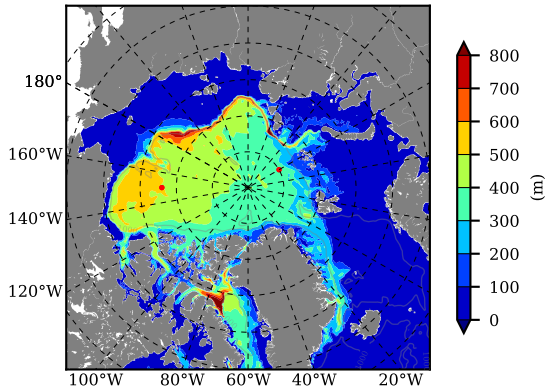

BCTICETWIN AW Max Temp over
2008

AW Max Temp from
PHC 3.0

BCTICETWIN AW Max Temp depth

AW Max Temp depth from
PHC 3.0