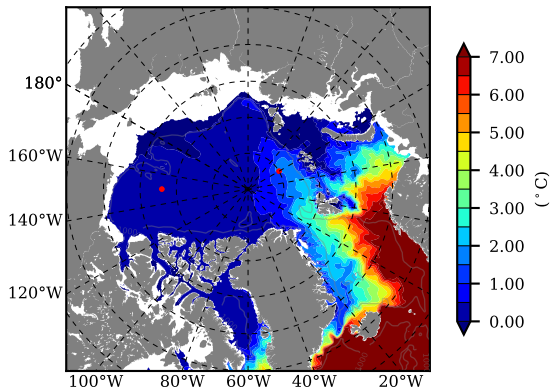

BCTICETWIN AW Max Temp over
2009

AW Max Temp from
PHC 3.0

BCTICETWIN AW Max Temp depth

AW Max Temp depth from
PHC 3.0