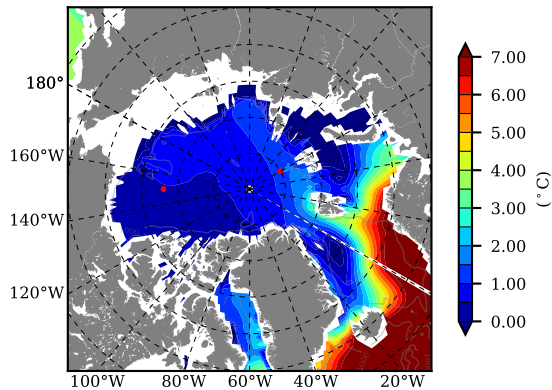

BCTICETWIN AW Max Temp over
2009

AW Max Temp from
PHC 3.0

BCTICETWIN AW Max Temp depth

AW Max Temp depth from
PHC 3.0