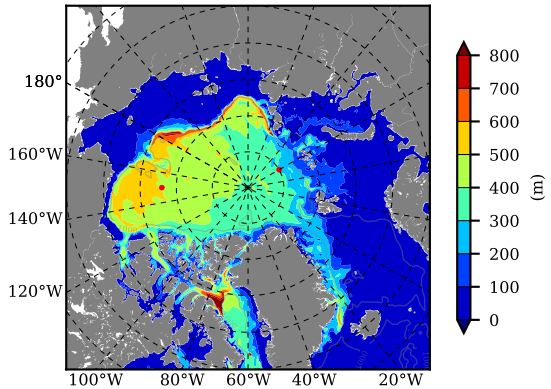

BCTICETWIN AW Max Temp over
2009

AW Max Temp from
PHC 3.0

BCTICETWIN AW Max Temp depth

AW Max Temp depth from
PHC 3.0