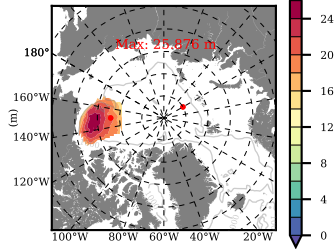

BCTICETWIN mean FWC (m) over 1990

Mean FWC (m) from BG Obs Sys. (Proshutinsky et al. GRL2018) over year 2003-2017

Mean FWC (m) from Init State

BCTICETWIN mean SSH anomaly

Mean DOT from Armitage et al. 2017 2003-2014