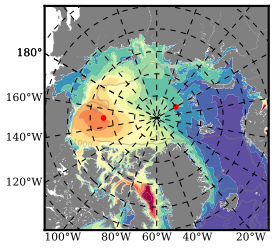

BCTICETWIN mean FWC (m) over 1990

Mean FWC (m) from BG Obs Sys. (Proshutinsky et al. GRL2018) over year 2003-2017

Mean FWC (m) from Init State

BCTICETWIN mean SSH anomaly

Mean DOT from Armitage et al. 2017 2003-2014