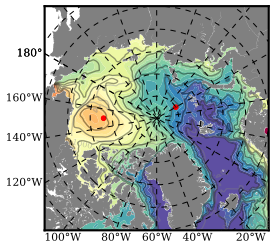

BCTICETWIN mean FWC (m) over 1990

Mean FWC (m) from BG Obs Sys. (Proshutinsky et al. GRL2018) over year 2003-2017

Mean FWC (m) from Init State

BCTICETWIN mean SSH anomaly

Mean DOT from Armitage et al. 2017 2003-2014