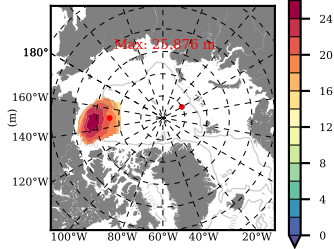

BCTICETWIN mean FWC (m) over 1991

Mean FWC (m) from BG Obs Sys. (Proshutinsky et al. GRL2018) over year 2003-2017

Mean FWC (m) from Init State

BCTICETWIN mean SSH anomaly

Mean DOT from Armitage et al. 2017 2003-2014