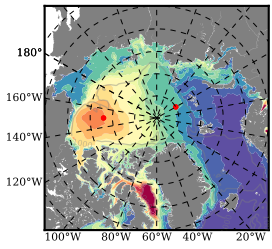

BCTICETWIN mean FWC (m) over 1991

Mean FWC (m) from BG Obs Sys. (Proshutinsky et al. GRL2018) over year 2003-2017

Mean FWC (m) from Init State

BCTICETWIN mean SSH anomaly

Mean DOT from Armitage et al. 2017 2003-2014