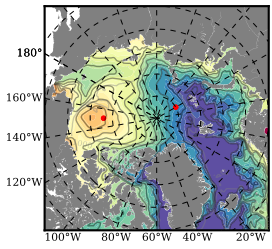

BCTICETWIN mean FWC (m) over 1991

Mean FWC (m) from BG Obs Sys. (Proshutinsky et al. GRL2018) over year 2003-2017

Mean FWC (m) from Init State

BCTICETWIN mean SSH anomaly

Mean DOT from Armitage et al. 2017 2003-2014