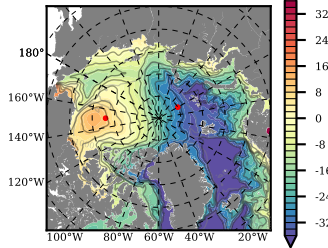

BCTICETWIN mean FWC (m) over 1992

Mean FWC (m) from BG Obs Sys. (Proshutinsky et al. GRL2018) over year 2003-2017

Mean FWC (m) from Init State

BCTICETWIN mean SSH anomaly

Mean DOT from Armitage et al. 2017 2003-2014