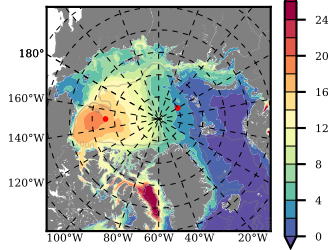

BCTICETWIN mean FWC (m) over 1992

Mean FWC (m) from BG Obs Sys. (Proshutinsky et al. GRL2018) over year 2003-2017

Mean FWC (m) from Init State

BCTICETWIN mean SSH anomaly

Mean DOT from Armitage et al. 2017 2003-2014