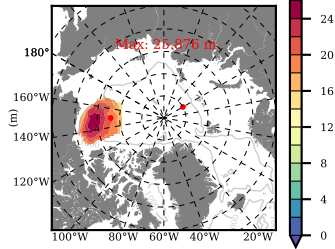

BCTICETWIN mean FWC (m) over 1993

Mean FWC (m) from BG Obs Sys. (Proshutinsky et al. GRL2018) over year 2003-2017

Mean FWC (m) from Init State

BCTICETWIN mean SSH anomaly

Mean DOT from Armitage et al. 2017 2003-2014