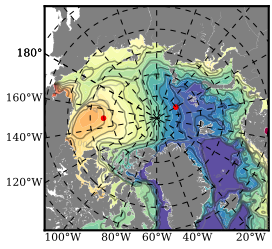

BCTICETWIN mean FWC (m) over 1993

Mean FWC (m) from BG Obs Sys. (Proshutinsky et al. GRL2018) over year 2003-2017

Mean FWC (m) from Init State

BCTICETWIN mean SSH anomaly

Mean DOT from Armitage et al. 2017 2003-2014