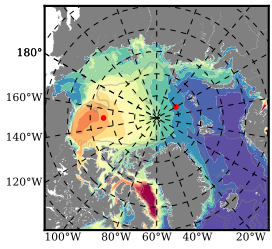

BCTICETWIN mean FWC (m) over 1993

Mean FWC (m) from BG Obs Sys. (Proshutinsky et al. GRL2018) over year 2003-2017

Mean FWC (m) from Init State

BCTICETWIN mean SSH anomaly

Mean DOT from Armitage et al. 2017 2003-2014