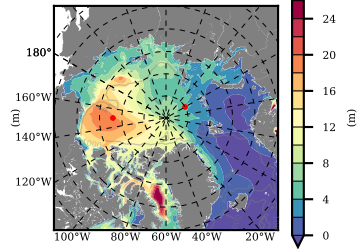

BCTICETWIN mean FWC (m) over 1993

Mean FWC (m) from BG Obs Sys. (Proshutinsky et al. GRL2018) over year 2003-2017

Mean FWC (m) from Init State

BCTICETWIN mean SSH anomaly

Mean DOT from Armitage et al. 2017 2003-2014