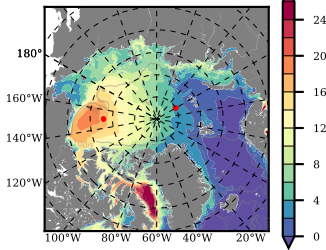

BCTICETWIN mean FWC (m) over 1994

Mean FWC (m) from BG Obs Sys. (Proshutinsky et al. GRL2018) over year 2003-2017

Mean FWC (m) from Init State

BCTICETWIN mean SSH anomaly

Mean DOT from Armitage et al. 2017 2003-2014