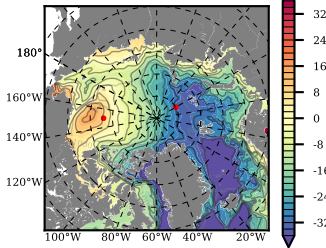

BCTICETWIN mean FWC (m) over 1994

Mean FWC (m) from BG Obs Sys. (Proshutinsky et al. GRL2018) over year 2003-2017

Mean FWC (m) from Init State

BCTICETWIN mean SSH anomaly

Mean DOT from Armitage et al. 2017 2003-2014