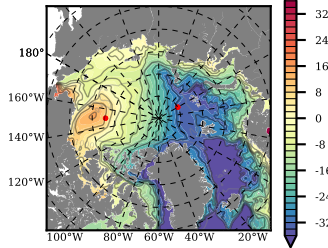

BCTICETWIN mean FWC (m) over 1995

Mean FWC (m) from BG Obs Sys. (Proshutinsky et al. GRL2018) over year 2003-2017

Mean FWC (m) from Init State

BCTICETWIN mean SSH anomaly

Mean DOT from Armitage et al. 2017 2003-2014