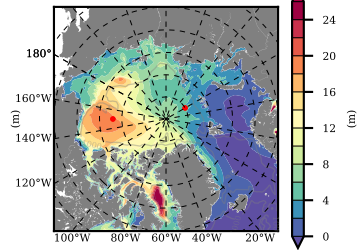

BCTICETWIN mean FWC (m) over 1995

Mean FWC (m) from BG Obs Sys. (Proshutinsky et al. GRL2018) over year 2003-2017

Mean FWC (m) from Init State

BCTICETWIN mean SSH anomaly

Mean DOT from Armitage et al. 2017 2003-2014