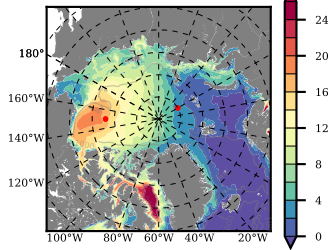

BCTICETWIN mean FWC (m) over 1995

Mean FWC (m) from BG Obs Sys. (Proshutinsky et al. GRL2018) over year 2003-2017

Mean FWC (m) from Init State

BCTICETWIN mean SSH anomaly

Mean DOT from Armitage et al. 2017 2003-2014