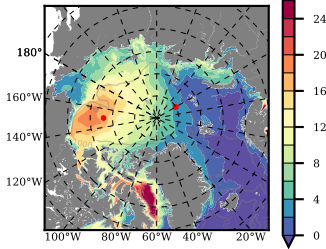

BCTICETWIN mean FWC (m) over 1996

Mean FWC (m) from BG Obs Sys. (Proshutinsky et al. GRL2018) over year 2003-2017

Mean FWC (m) from Init State

BCTICETWIN mean SSH anomaly

Mean DOT from Armitage et al. 2017 2003-2014