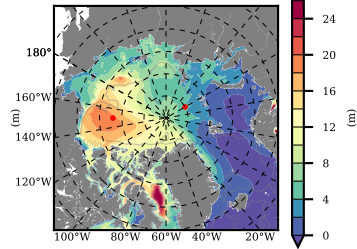

BCTICETWIN mean FWC (m) over 1996

Mean FWC (m) from BG Obs Sys. (Proshutinsky et al. GRL2018) over year 2003-2017

Mean FWC (m) from Init State

BCTICETWIN mean SSH anomaly

Mean DOT from Armitage et al. 2017 2003-2014