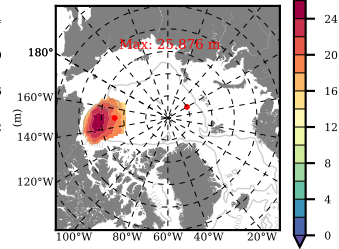

BCTICETWIN mean FWC (m) over 1996

Mean FWC (m) from BG Obs Sys. (Proshutinsky et al. GRL2018) over year 2003-2017

Mean FWC (m) from Init State

BCTICETWIN mean SSH anomaly

Mean DOT from Armitage et al. 2017 2003-2014