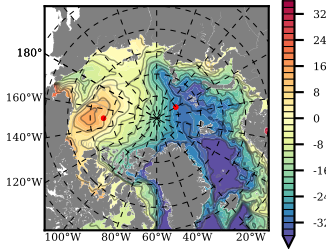

BCTICETWIN mean FWC (m) over 1996

Mean FWC (m) from BG Obs Sys. (Proshutinsky et al. GRL2018) over year 2003-2017

Mean FWC (m) from Init State

BCTICETWIN mean SSH anomaly

Mean DOT from Armitage et al. 2017 2003-2014