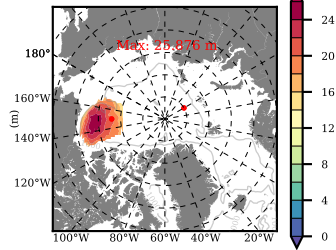

BCTICETWIN mean FWC (m) over 1997

Mean FWC (m) from BG Obs Sys. (Proshutinsky et al. GRL2018) over year 2003-2017

Mean FWC (m) from Init State

BCTICETWIN mean SSH anomaly

Mean DOT from Armitage et al. 2017 2003-2014