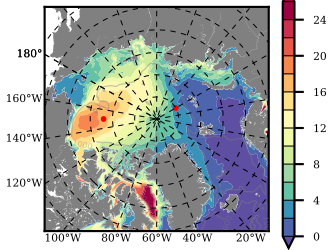

BCTICETWIN mean FWC (m) over 1997

Mean FWC (m) from BG Obs Sys. (Proshutinsky et al. GRL2018) over year 2003-2017

Mean FWC (m) from Init State

BCTICETWIN mean SSH anomaly

Mean DOT from Armitage et al. 2017 2003-2014