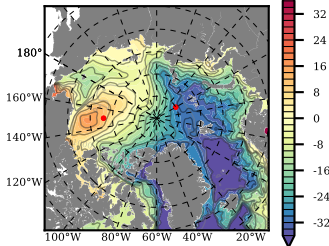

BCTICETWIN mean FWC (m) over 1997

Mean FWC (m) from BG Obs Sys. (Proshutinsky et al. GRL2018) over year 2003-2017

Mean FWC (m) from Init State

BCTICETWIN mean SSH anomaly

Mean DOT from Armitage et al. 2017 2003-2014