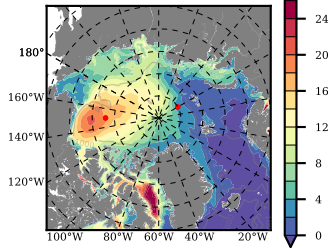

BCTICETWIN mean FWC (m) over 1998

Mean FWC (m) from BG Obs Sys. (Proshutinsky et al. GRL2018) over year 2003-2017

Mean FWC (m) from Init State

BCTICETWIN mean SSH anomaly

Mean DOT from Armitage et al. 2017 2003-2014