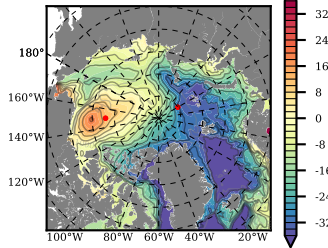

BCTICETWIN mean FWC (m) over 1998

Mean FWC (m) from BG Obs Sys. (Proshutinsky et al. GRL2018) over year 2003-2017

Mean FWC (m) from Init State

BCTICETWIN mean SSH anomaly

Mean DOT from Armitage et al. 2017 2003-2014