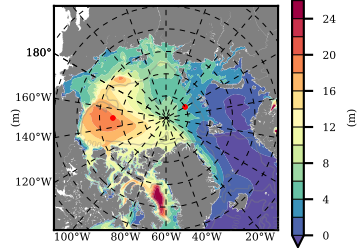

BCTICETWIN mean FWC (m) over 1998

Mean FWC (m) from BG Obs Sys. (Proshutinsky et al. GRL2018) over year 2003-2017

Mean FWC (m) from Init State

BCTICETWIN mean SSH anomaly

Mean DOT from Armitage et al. 2017 2003-2014