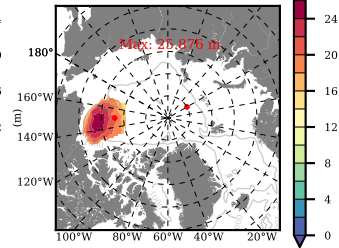

BCTICETWIN mean FWC (m) over 1998

Mean FWC (m) from BG Obs Sys. (Proshutinsky et al. GRL2018) over year 2003-2017

Mean FWC (m) from Init State

BCTICETWIN mean SSH anomaly

Mean DOT from Armitage et al. 2017 2003-2014