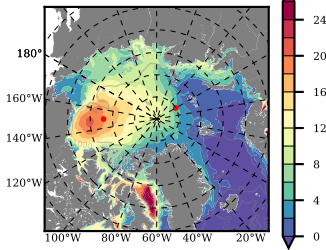

BCTICETWIN mean FWC (m) over 1999

Mean FWC (m) from BG Obs Sys. (Proshutinsky et al. GRL2018) over year 2003-2017

Mean FWC (m) from Init State

BCTICETWIN mean SSH anomaly

Mean DOT from Armitage et al. 2017 2003-2014