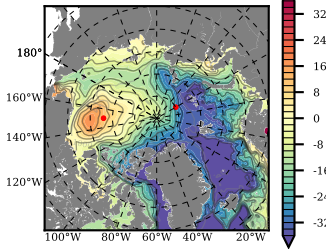

BCTICETWIN mean FWC (m) over 1999

Mean FWC (m) from BG Obs Sys. (Proshutinsky et al. GRL2018) over year 2003-2017

Mean FWC (m) from Init State

BCTICETWIN mean SSH anomaly

Mean DOT from Armitage et al. 2017 2003-2014