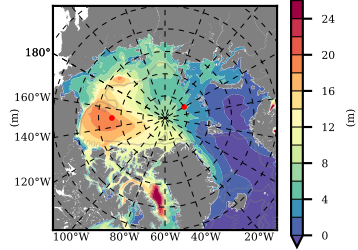

BCTICETWIN mean FWC (m) over 2000

Mean FWC (m) from BG Obs Sys. (Proshutinsky et al. GRL2018) over year 2003-2017

Mean FWC (m) from Init State

BCTICETWIN mean SSH anomaly

Mean DOT from Armitage et al. 2017 2003-2014