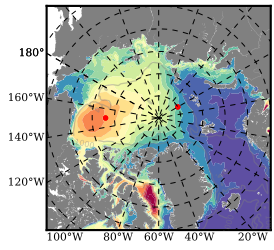

BCTICETWIN mean FWC (m) over 2000

Mean FWC (m) from BG Obs Sys. (Proshutinsky et al. GRL2018) over year 2003-2017

Mean FWC (m) from Init State

BCTICETWIN mean SSH anomaly

Mean DOT from Armitage et al. 2017 2003-2014