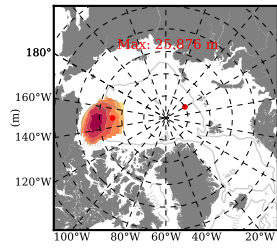

BCTICETWIN mean FWC (m) over 2000

Mean FWC (m) from BG Obs Sys. (Proshutinsky et al. GRL2018) over year 2003-2017

Mean FWC (m) from Init State

BCTICETWIN mean SSH anomaly

Mean DOT from Armitage et al. 2017 2003-2014