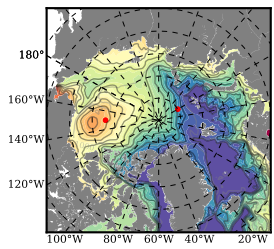

BCTICETWIN mean FWC (m) over 2000

Mean FWC (m) from BG Obs Sys. (Proshutinsky et al. GRL2018) over year 2003-2017

Mean FWC (m) from Init State

BCTICETWIN mean SSH anomaly

Mean DOT from Armitage et al. 2017 2003-2014