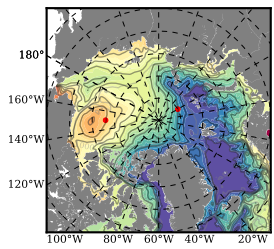

BCTICETWIN mean FWC (m) over 2001

Mean FWC (m) from BG Obs Sys. (Proshutinsky et al. GRL2018) over year 2003-2017

Mean FWC (m) from Init State

BCTICETWIN mean SSH anomaly

Mean DOT from Armitage et al. 2017 2003-2014