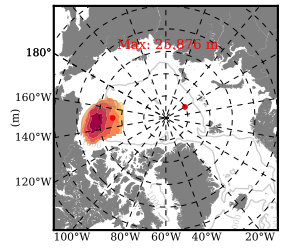

BCTICETWIN mean FWC (m) over 2001

Mean FWC (m) from BG Obs Sys. (Proshutinsky et al. GRL2018) over year 2003-2017

Mean FWC (m) from Init State

BCTICETWIN mean SSH anomaly

Mean DOT from Armitage et al. 2017 2003-2014