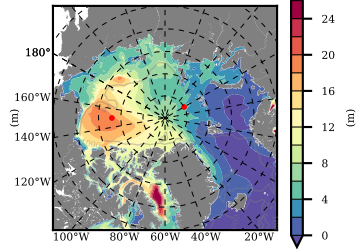

BCTICETWIN mean FWC (m) over 2001

Mean FWC (m) from BG Obs Sys. (Proshutinsky et al. GRL2018) over year 2003-2017

Mean FWC (m) from Init State

BCTICETWIN mean SSH anomaly

Mean DOT from Armitage et al. 2017 2003-2014