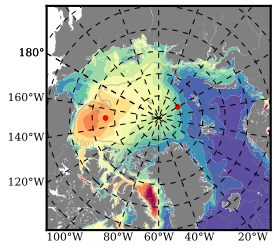

BCTICETWIN mean FWC (m) over 2001

Mean FWC (m) from BG Obs Sys. (Proshutinsky et al. GRL2018) over year 2003-2017

Mean FWC (m) from Init State

BCTICETWIN mean SSH anomaly

Mean DOT from Armitage et al. 2017 2003-2014