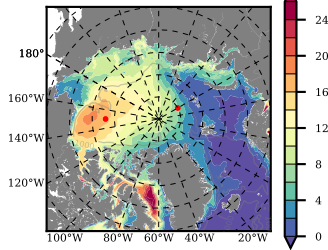

BCTICETWIN mean FWC (m) over 2002

Mean FWC (m) from BG Obs Sys. (Proshutinsky et al. GRL2018) over year 2003-2017

Mean FWC (m) from Init State

BCTICETWIN mean SSH anomaly

Mean DOT from Armitage et al. 2017 2003-2014