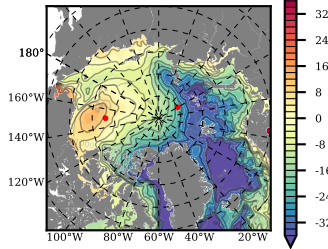

BCTICETWIN mean FWC (m) over 2002

Mean FWC (m) from BG Obs Sys. (Proshutinsky et al. GRL2018) over year 2003-2017

Mean FWC (m) from Init State

BCTICETWIN mean SSH anomaly

Mean DOT from Armitage et al. 2017 2003-2014