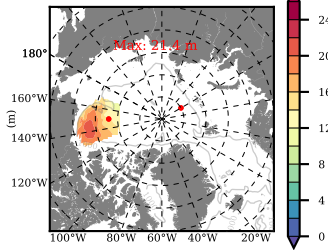

BCTICETWIN mean FWC (m) over 2003

Mean FWC (m) from BG Obs Sys. (Proshutinsky et al. GRL2018) over year 2003

Mean FWC (m) from Init State

BCTICETWIN mean SSH anomaly

Mean DOT from Armitage et al. 2017 2003