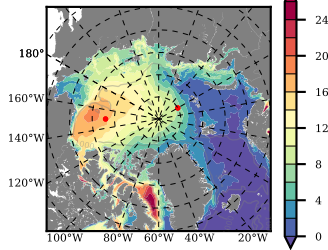

BCTICETWIN mean FWC (m) over 2003

Mean FWC (m) from BG Obs Sys. (Proshutinsky et al. GRL2018) over year 2003

Mean FWC (m) from Init State

BCTICETWIN mean SSH anomaly

Mean DOT from Armitage et al. 2017 2003