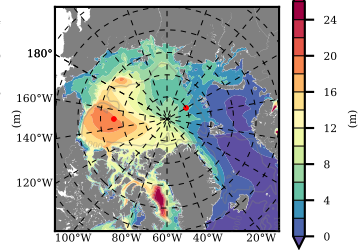

BCTICETWIN mean FWC (m) over 2003

Mean FWC (m) from BG Obs Sys. (Proshutinsky et al. GRL2018) over year 2003

Mean FWC (m) from Init State

BCTICETWIN mean SSH anomaly

Mean DOT from Armitage et al. 2017 2003