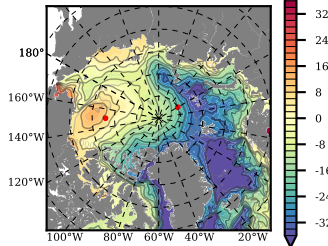

BCTICETWIN mean FWC (m) over 2003

Mean FWC (m) from BG Obs Sys. (Proshutinsky et al. GRL2018) over year 2003

Mean FWC (m) from Init State

BCTICETWIN mean SSH anomaly

Mean DOT from Armitage et al. 2017 2003