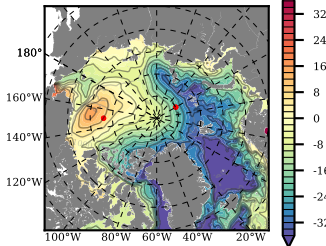

BCTICETWIN mean FWC (m) over 2004

Mean FWC (m) from BG Obs Sys. (Proshutinsky et al. GRL2018) over year 2004

Mean FWC (m) from Init State

BCTICETWIN mean SSH anomaly

Mean DOT from Armitage et al. 2017 2004