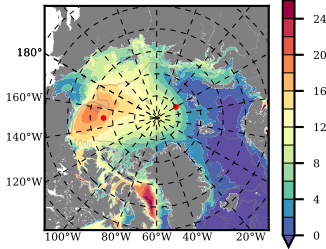

BCTICETWIN mean FWC (m) over 2004

Mean FWC (m) from BG Obs Sys. (Proshutinsky et al. GRL2018) over year 2004

Mean FWC (m) from Init State

BCTICETWIN mean SSH anomaly

Mean DOT from Armitage et al. 2017 2004