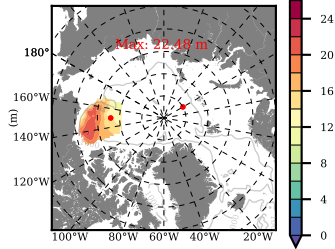

BCTICETWIN mean FWC (m) over 2004

Mean FWC (m) from BG Obs Sys. (Proshutinsky et al. GRL2018) over year 2004

Mean FWC (m) from Init State

BCTICETWIN mean SSH anomaly

Mean DOT from Armitage et al. 2017 2004