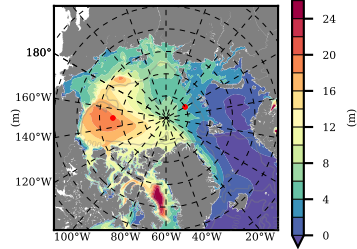

BCTICETWIN mean FWC (m) over 2004

Mean FWC (m) from BG Obs Sys. (Proshutinsky et al. GRL2018) over year 2004

Mean FWC (m) from Init State

BCTICETWIN mean SSH anomaly

Mean DOT from Armitage et al. 2017 2004