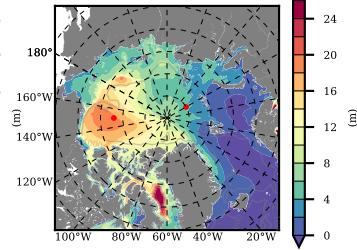

BCTICETWIN mean FWC (m) over 2005

Mean FWC (m) from BG Obs Sys. (Proshutinsky et al. GRL2018) over year 2005

Mean FWC (m) from Init State

BCTICETWIN mean SSH anomaly

Mean DOT from Armitage et al. 2017 2005