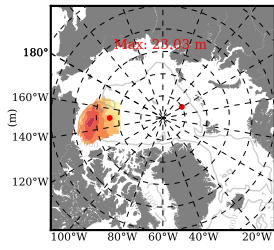

BCTICETWIN mean FWC (m) over 2005

Mean FWC (m) from BG Obs Sys. (Proshutinsky et al. GRL2018) over year 2005

Mean FWC (m) from Init State

BCTICETWIN mean SSH anomaly

Mean DOT from Armitage et al. 2017 2005