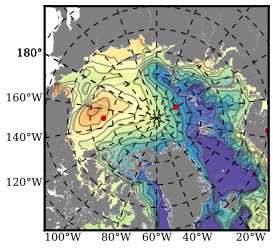

BCTICETWIN mean FWC (m) over 2005

Mean FWC (m) from BG Obs Sys. (Proshutinsky et al. GRL2018) over year 2005

Mean FWC (m) from Init State

BCTICETWIN mean SSH anomaly

Mean DOT from Armitage et al. 2017 2005