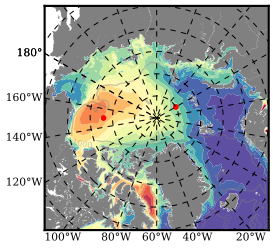

BCTICETWIN mean FWC (m) over 2005

Mean FWC (m) from BG Obs Sys. (Proshutinsky et al. GRL2018) over year 2005

Mean FWC (m) from Init State

BCTICETWIN mean SSH anomaly

Mean DOT from Armitage et al. 2017 2005