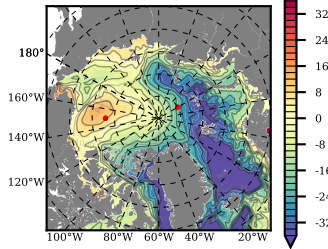

BCTICETWIN mean FWC (m) over 2006

Mean FWC (m) from BG Obs Sys. (Proshutinsky et al. GRL2018) over year 2006

Mean FWC (m) from Init State

BCTICETWIN mean SSH anomaly

Mean DOT from Armitage et al. 2017 2006