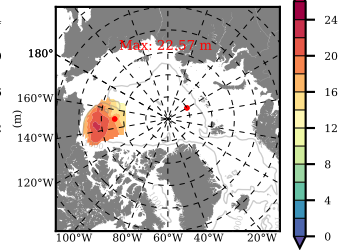

BCTICETWIN mean FWC (m) over 2006

Mean FWC (m) from BG Obs Sys. (Proshutinsky et al. GRL2018) over year 2006

Mean FWC (m) from Init State

BCTICETWIN mean SSH anomaly

Mean DOT from Armitage et al. 2017 2006