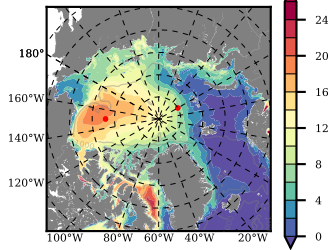

BCTICETWIN mean FWC (m) over 2006

Mean FWC (m) from BG Obs Sys. (Proshutinsky et al. GRL2018) over year 2006

Mean FWC (m) from Init State

BCTICETWIN mean SSH anomaly

Mean DOT from Armitage et al. 2017 2006