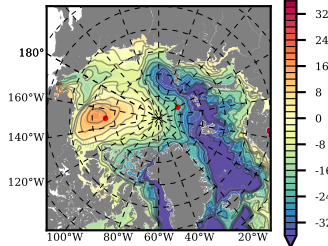

BCTICETWIN mean FWC (m) over 2007

Mean FWC (m) from BG Obs Sys. (Proshutinsky et al. GRL2018) over year 2007

Mean FWC (m) from Init State

BCTICETWIN mean SSH anomaly

Mean DOT from Armitage et al. 2017 2007