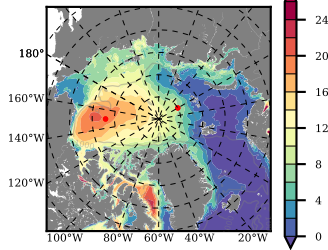

BCTICETWIN mean FWC (m) over 2007

Mean FWC (m) from BG Obs Sys. (Proshutinsky et al. GRL2018) over year 2007

Mean FWC (m) from Init State

BCTICETWIN mean SSH anomaly

Mean DOT from Armitage et al. 2017 2007