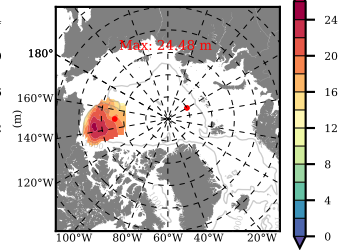

BCTICETWIN mean FWC (m) over 2007

Mean FWC (m) from BG Obs Sys. (Proshutinsky et al. GRL2018) over year 2007

Mean FWC (m) from Init State

BCTICETWIN mean SSH anomaly

Mean DOT from Armitage et al. 2017 2007