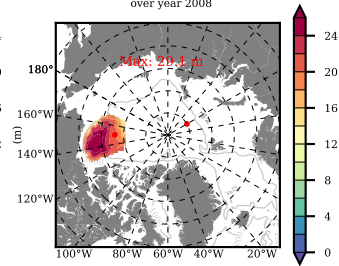

BCTICETWIN mean FWC (m) over 2008

Mean FWC (m) from BG Obs Sys. (Proshutinsky et al. GRL2018) over year 2008

Mean FWC (m) from Init State

BCTICETWIN mean SSH anomaly

Mean DOT from Armitage et al. 2017 2008