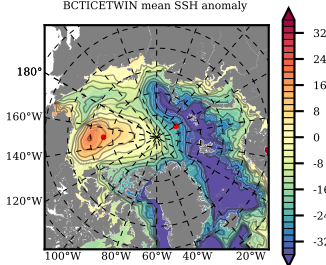

BCTICETWIN mean FWC (m) over 2008

Mean FWC (m) from BG Obs Sys. (Proshutinsky et al. GRL2018) over year 2008

Mean FWC (m) from Init State

BCTICETWIN mean SSH anomaly

Mean DOT from Armitage et al. 2017 2008