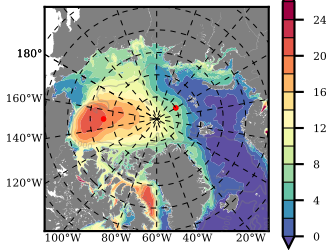

BCTICETWIN mean FWC (m) over 2008

Mean FWC (m) from BG Obs Sys. (Proshutinsky et al. GRL2018) over year 2008

Mean FWC (m) from Init State

BCTICETWIN mean SSH anomaly

Mean DOT from Armitage et al. 2017 2008