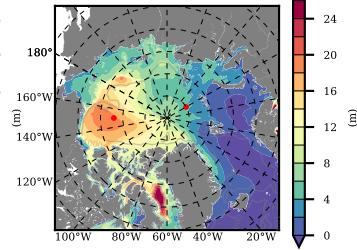

BCTICETWIN mean FWC (m) over 2009

Mean FWC (m) from BG Obs Sys. (Proshutinsky et al. GRL2018) over year 2009

Mean FWC (m) from Init State

BCTICETWIN mean SSH anomaly

Mean DOT from Armitage et al. 2017 2009