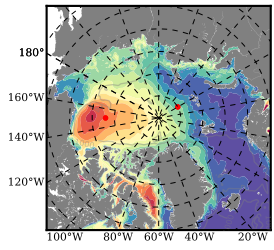

BCTICETWIN mean FWC (m) over 2009

Mean FWC (m) from BG Obs Sys. (Proshutinsky et al. GRL2018) over year 2009

Mean FWC (m) from Init State

BCTICETWIN mean SSH anomaly

Mean DOT from Armitage et al. 2017 2009