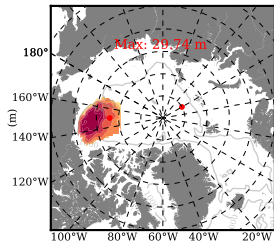

BCTICETWIN mean FWC (m) over 2009

Mean FWC (m) from BG Obs Sys. (Proshutinsky et al. GRL2018) over year 2009

Mean FWC (m) from Init State

BCTICETWIN mean SSH anomaly

Mean DOT from Armitage et al. 2017 2009