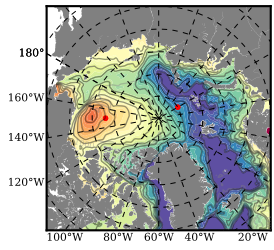

BCTICETWIN mean FWC (m) over 2009

Mean FWC (m) from BG Obs Sys. (Proshutinsky et al. GRL2018) over year 2009

Mean FWC (m) from Init State

BCTICETWIN mean SSH anomaly

Mean DOT from Armitage et al. 2017 2009