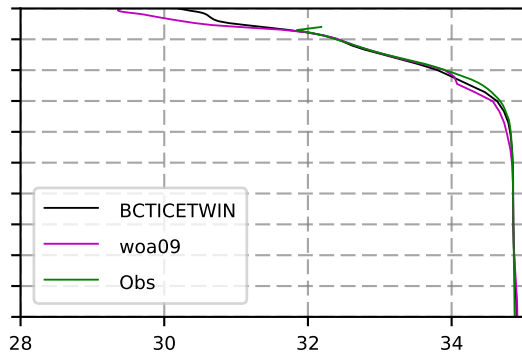

1994 mean temperature
@ moor Arctic B box

1994 mean Salinity
@ moor Arctic B box

@ moor EUR box

@ moor EUR box