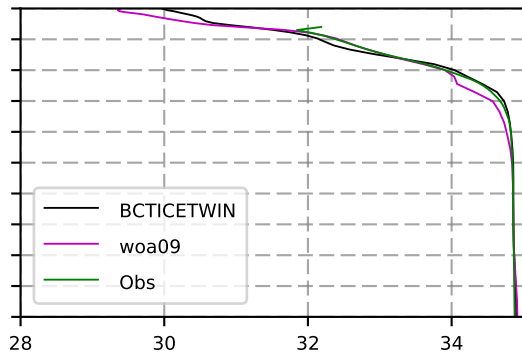

1997 mean temperature
@ moor Arctic B box

1997 mean Salinity
@ moor Arctic B box

@ moor EUR box

@ moor EUR box