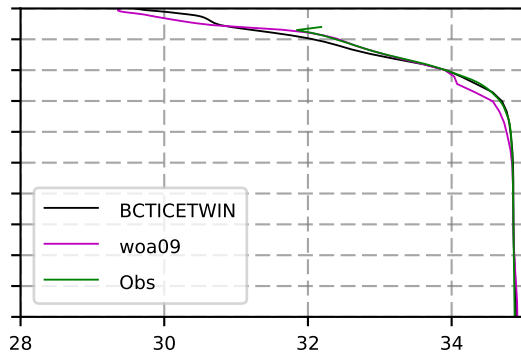

1998 mean temperature
@ moor Arctic B box

1998 mean Salinity
@ moor Arctic B box

@ moor EUR box

@ moor EUR box