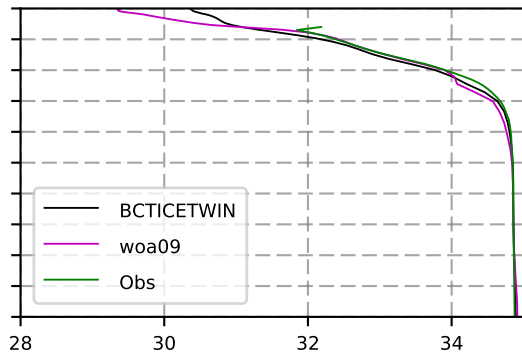

2000 mean temperature  
@ moor Arctic B box

2000 mean Salinity  
@ moor Arctic B box

@ moor EUR box

@ moor EUR box