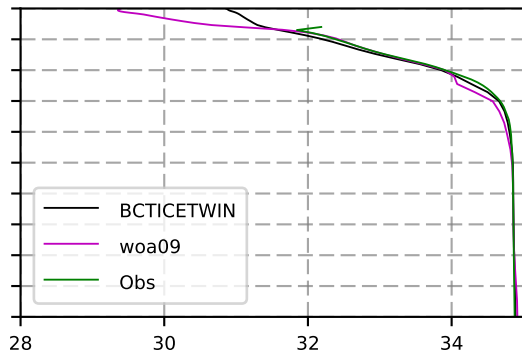

2002 mean temperature
@ moor Arctic B box

2002 mean Salinity
@ moor Arctic B box

@ moor EUR box

@ moor EUR box