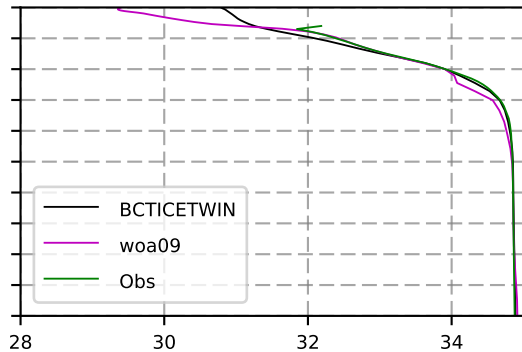

2003 mean temperature
@ moor Arctic B box

2003 mean Salinity
@ moor Arctic B box

@ moor EUR box

@ moor EUR box