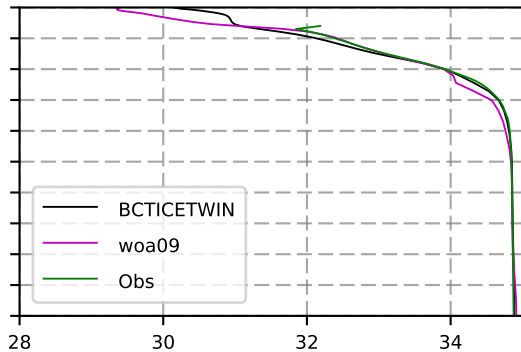

2004 mean temperature
@ moor Arctic B box

2004 mean Salinity
@ moor Arctic B box

@ moor EUR box

@ moor EUR box