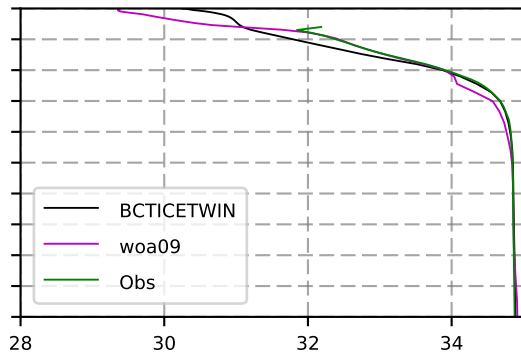

2005 mean temperature
@ moor Arctic B box

2005 mean Salinity
@ moor Arctic B box

@ moor EUR box

@ moor EUR box